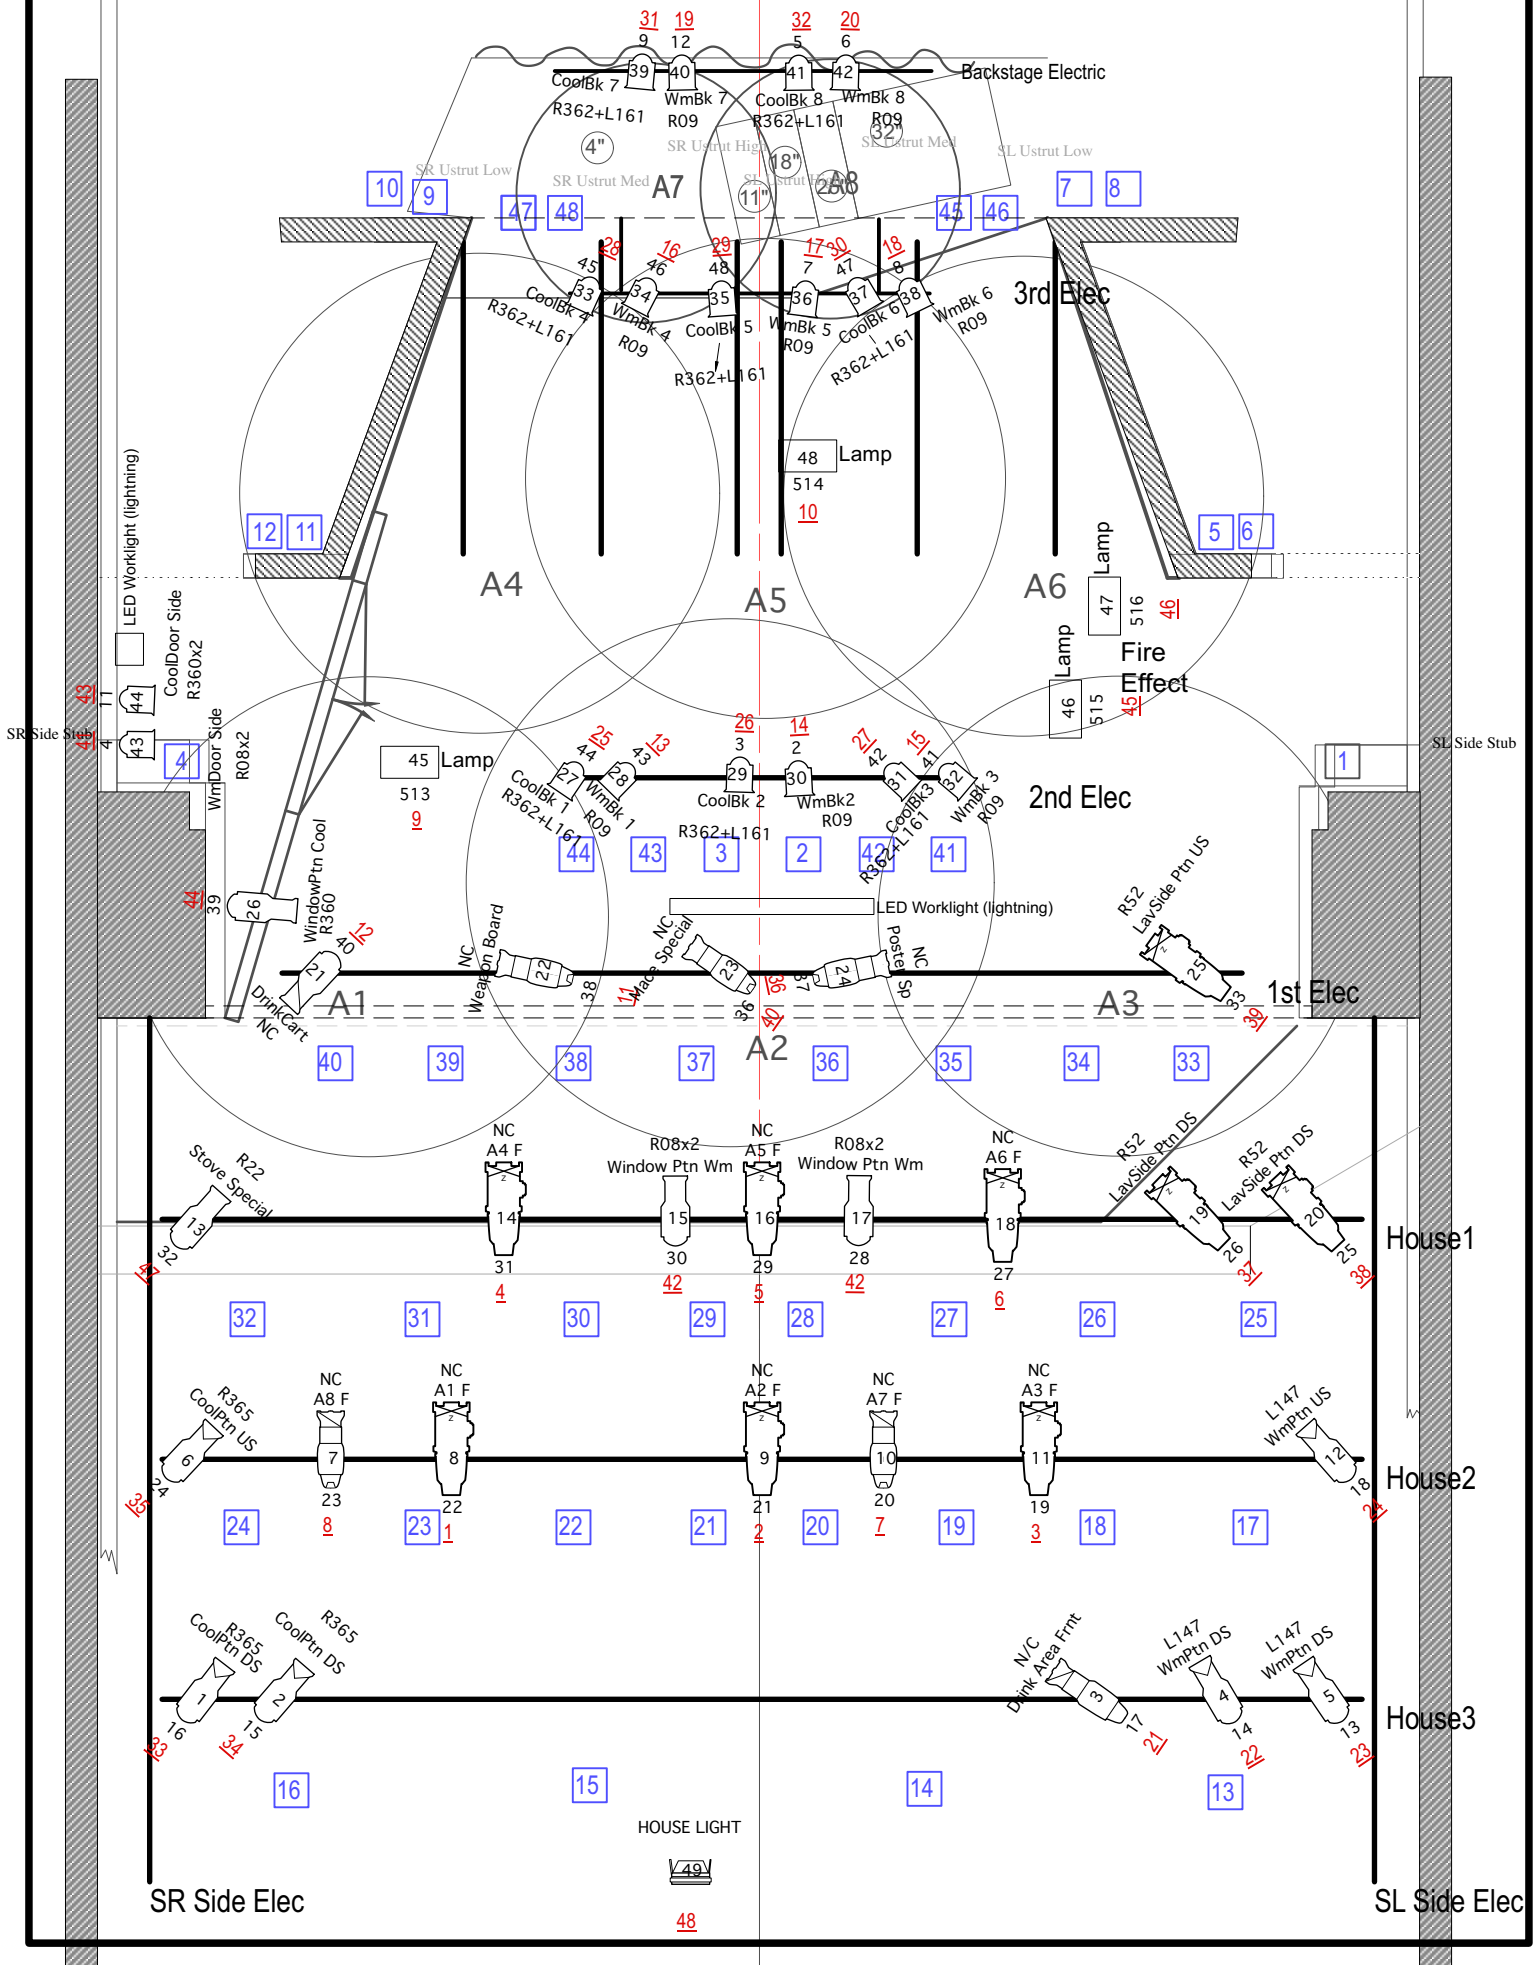

Bring to Theater
 DMX extension to move console to seating area
 Ladders and planks

Lamps- One on desk stage Right.
 One upstage left by wingback chair

<h1>Deathtrap</h1>	
Northfield Arts Guild	
Light Plot	
10/4/21	Scale: 1/4"
B. Bjorklund	Revision:

1

Instrument Summary: Deathtrap

Light

	Altman 360Q 6x9	4 / 4
	Altman 6in Fres	18 / 22
	Altman 360Q 4.5 x 6	6 / 0
	Altman 360Q 6x12	1 / 1
	Light Instr ETC CE Source 4 26deg	1 / 0
	Light Instr ETC CE Source 4 Jr 36deg	1 / 0
	ETC Source4 Jr 26deg	2 / 2
	ETC Source4 Jr 36deg	2 / 5
	ETC Source4 Zoom 25-50deg	9 / 9
	Altman Q-Lite	1 / 1

Typical

Color Summary

Color	Size	Count
HOUSE LIGHT	Q-Lite	1
L147	7.5"	3
N/C		1
NC	7.5"	7
NC	6.25"	4
NC		1
R08x2	7.5"	2
R08x2	7.5in	1
R09	7.5in	8
R22	7.5"	1
R52	7.5"	3
R360	7.5"	1
R360x2	7.5in	1
R362+L161	7.5in	8
R365	7.5"	3

Bring to Theater

Wrenches
Color

Patterns (12)
Altman PTN Holder (9)
S4 PTN holder (3)
DMX Extension
DMX CAT
Board for console table
and clamps
Goose Neck lamps for table
Power strip
AC cable
Expression Manual
White Gaff & Sharpee
3-Circuit cables